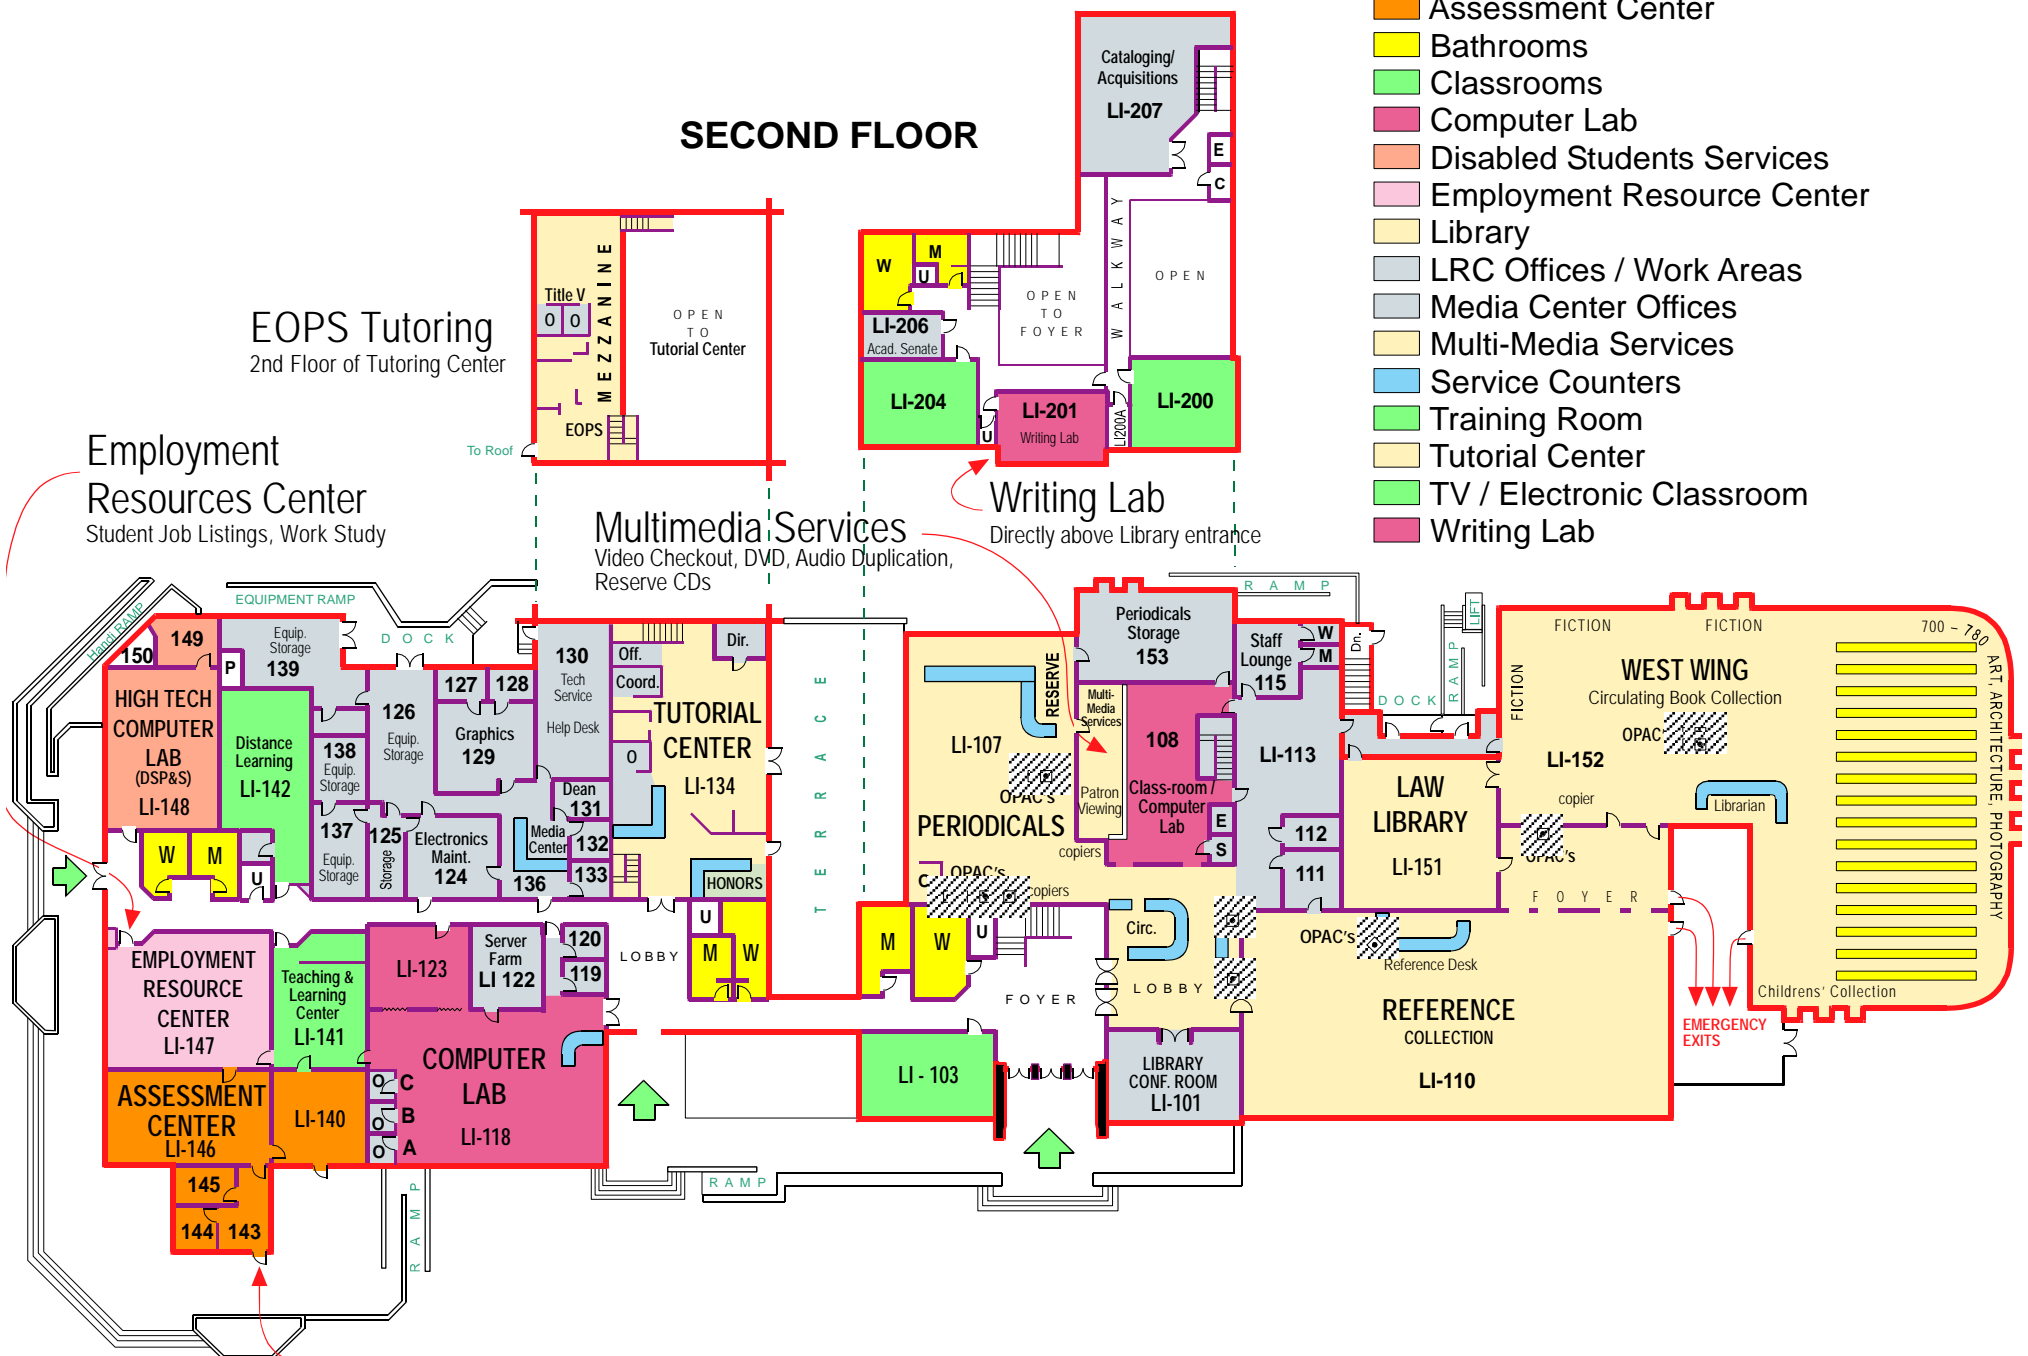

- Assessment Center
- Bathrooms
- Classrooms
- Computer Lab
- Disabled Students Services
- Employment Resource Center
- Library
- LRC Offices / Work Areas
- Media Center Offices
- Multi-Media Services
- Service Counters
- Training Room
- Tutorial Center
- TV / Electronic Classroom
- Writing Lab

SECOND FLOOR

EOPS Tutoring
2nd Floor of Tutoring Center

Employment Resources Center
Student Job Listings, Work Study

Multimedia Services
Video Checkout, DVD, Audio Duplication, Reserve CDs

Writing Lab
Directly above Library entrance

ASSESSMENT CENTER
(Enter from outside)
PLACEMENT TESTS • CAREER LAB

LEARNING RESOURCES CENTER